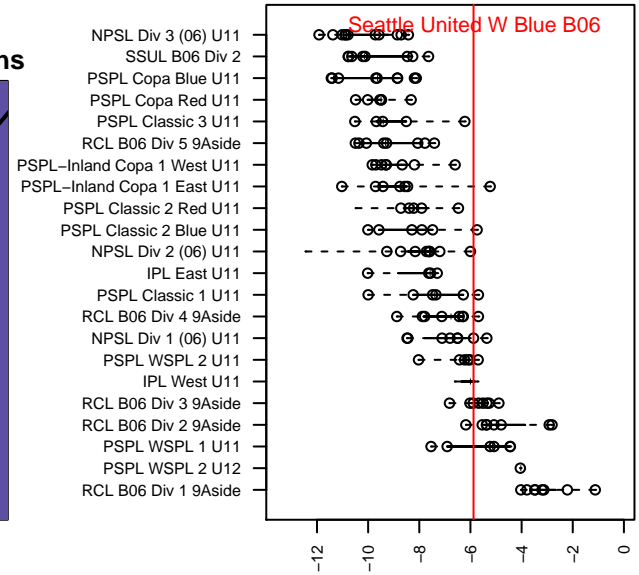

Seattle United W Blue B06

Seattle United Regional
 Seattle, WA
 B06 total strength=702
 attack=0.97 defense=0.53
 fall league = NPSL Div 1 (06) U11
 notes= Witherup 2016

alt names used:
 SU West B06 Blue
 SU West B06 Blue
 Seattle United West B06 Blue
 Seattle United West B06 Blue
 Seattle United West B06 Blue

Venues played:
 2016 Crossfire Select U11 Gold
 2016 Blast Off B2006 B
 2016 Summer Slam Gold/Silver U11
 2016 NPSL Division 1 (06) U11
 2016 Founders Cup B06 Div A

Seattle United W Blue B06
 Dots are actual minus expected GF (blue circles) and GA (red triangles).
 Blue line is smoothed change in attack strength. Red is smoothed change in defense strength.

**attack and defense variance (black dot)
relative to other teams
and top 10 in region**

**attack and defense rating
relative to others at age
and all opponents in last 13 months**

Performance relative to 13 month average