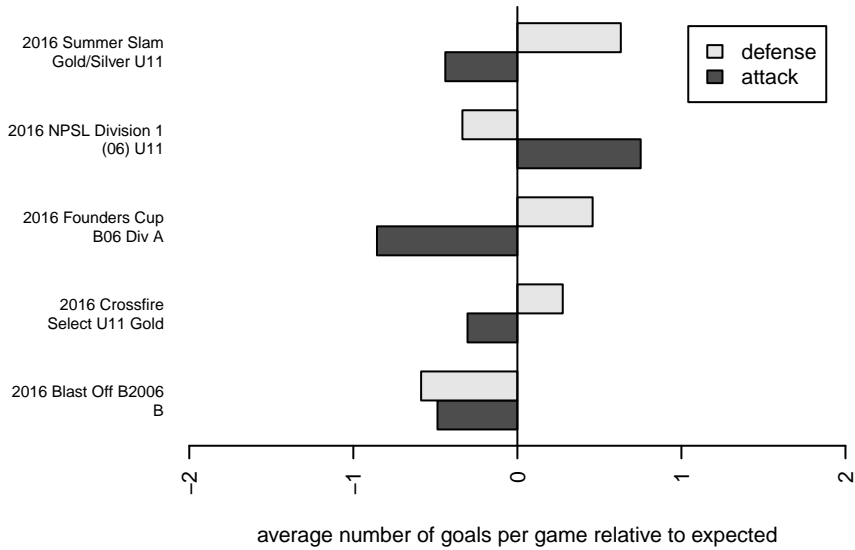

Seattle United W Blue B06

Seattle United Regional
 Seattle, WA
 B06 total strength=702
 attack=0.97 defense=0.53
 fall league = NPSL Div 1 (06) U11
 notes= Witherup 2016

alt names used:
 SU West B06 Blue
 SU West B06 Blue
 Seattle United West B06 Blue
 Seattle United West B06 Blue
 Seattle United West B06 Blue

Venues played:
 2016 Crossfire Select U11 Gold
 2016 Blast Off B2006 B
 2016 Summer Slam Gold/Silver U11
 2016 NPSL Division 1 (06) U11
 2016 Founders Cup B06 Div A

Seattle United W Blue B06
 Dots are actual minus expected GF (blue circles) and GA (red triangles).
 Blue line is smoothed change in attack strength. Red is smoothed change in defense strength.

**attack and defense variance (black dot)
relative to other teams
and top 10 in region**

**attack and defense rating
relative to others at age
and all opponents in last 13 months**

Performance relative to 13 month average